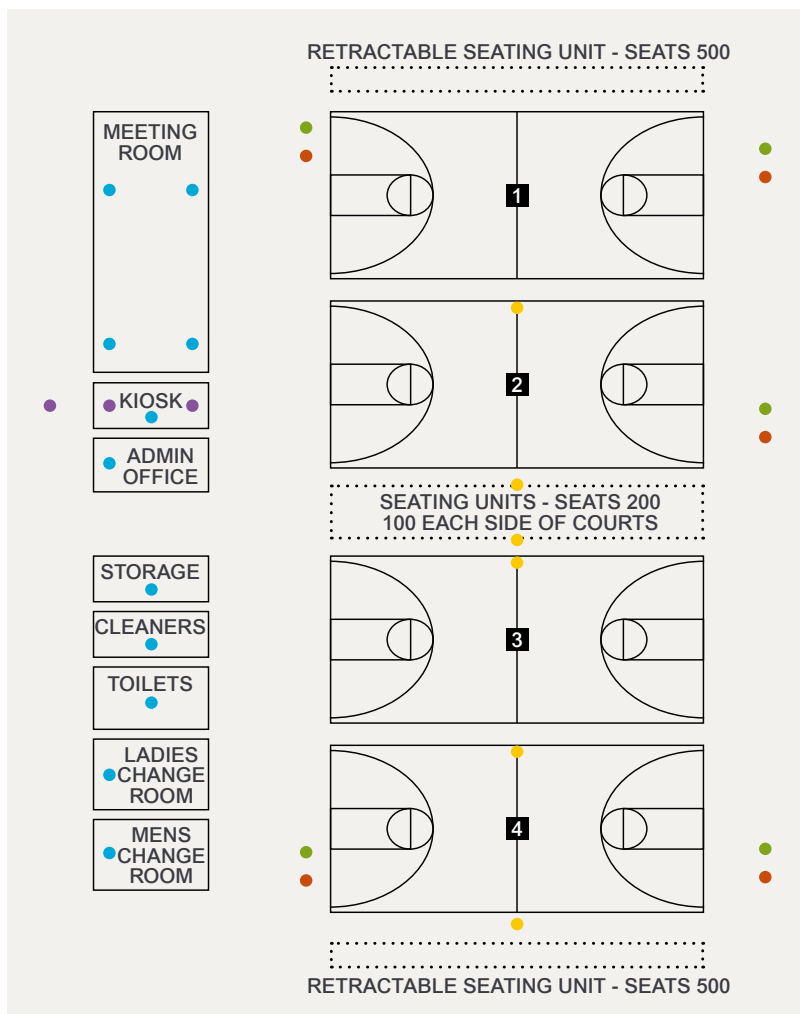

Stadium floor:

Total floor area of 3575m²
96.9m x 36.9m

- Double socket power point
- 3 Phase power
- Floor power outlets
- Wall mounted power outlets (shoulder height)
- 15 Amp power outlet

Venue details

The indoor stadium has an air-conditioned floor area of approximately 3600 square metres and offers:

Permanent grandstand seating capacity of up to 1000 people

Two upstairs viewing areas with capacity of up to 100 people each, also allowing mezzanine level catering opportunities

Notice boards available for promotions and displays

8 outdoor netball courts, 4 with lights.

Meeting Room

- This room can comfortably seat up to 30 people and is also ideal to use as an administration area or umpire room during major events
- This 5.5m x 12.5m room can also be converted into two separate spaces
- Four double power points
- Kitchenette area including a sink, storage cupboards and kettle
- 40 inch flat screen wall mounted TV
- DVD Player
- Air conditioned
- Tables and chairs
- All abilities access
- White board
- Tea and coffee facilities.