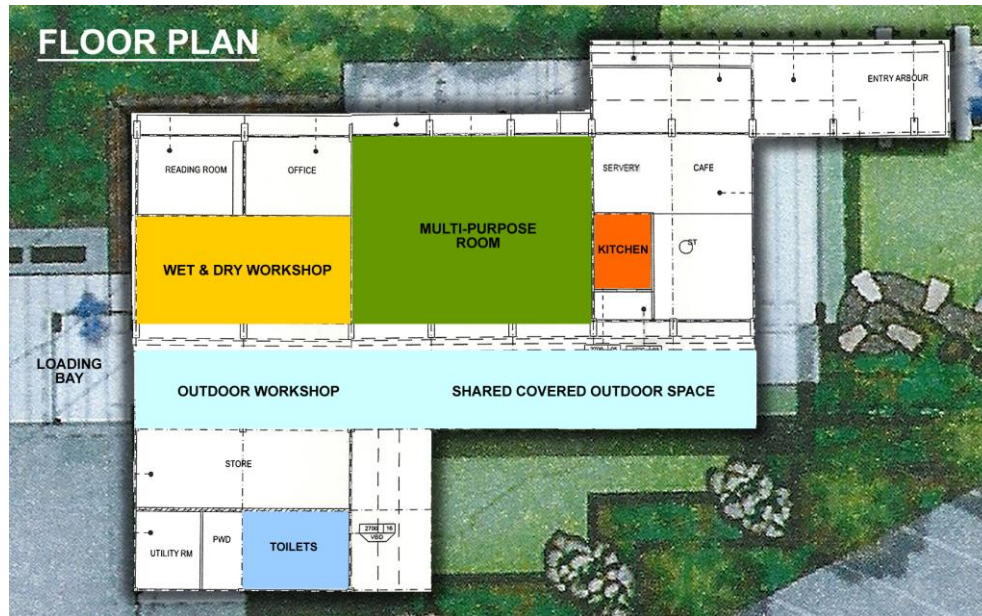

Maroochy Arts & Ecology Centre – Floor Plan