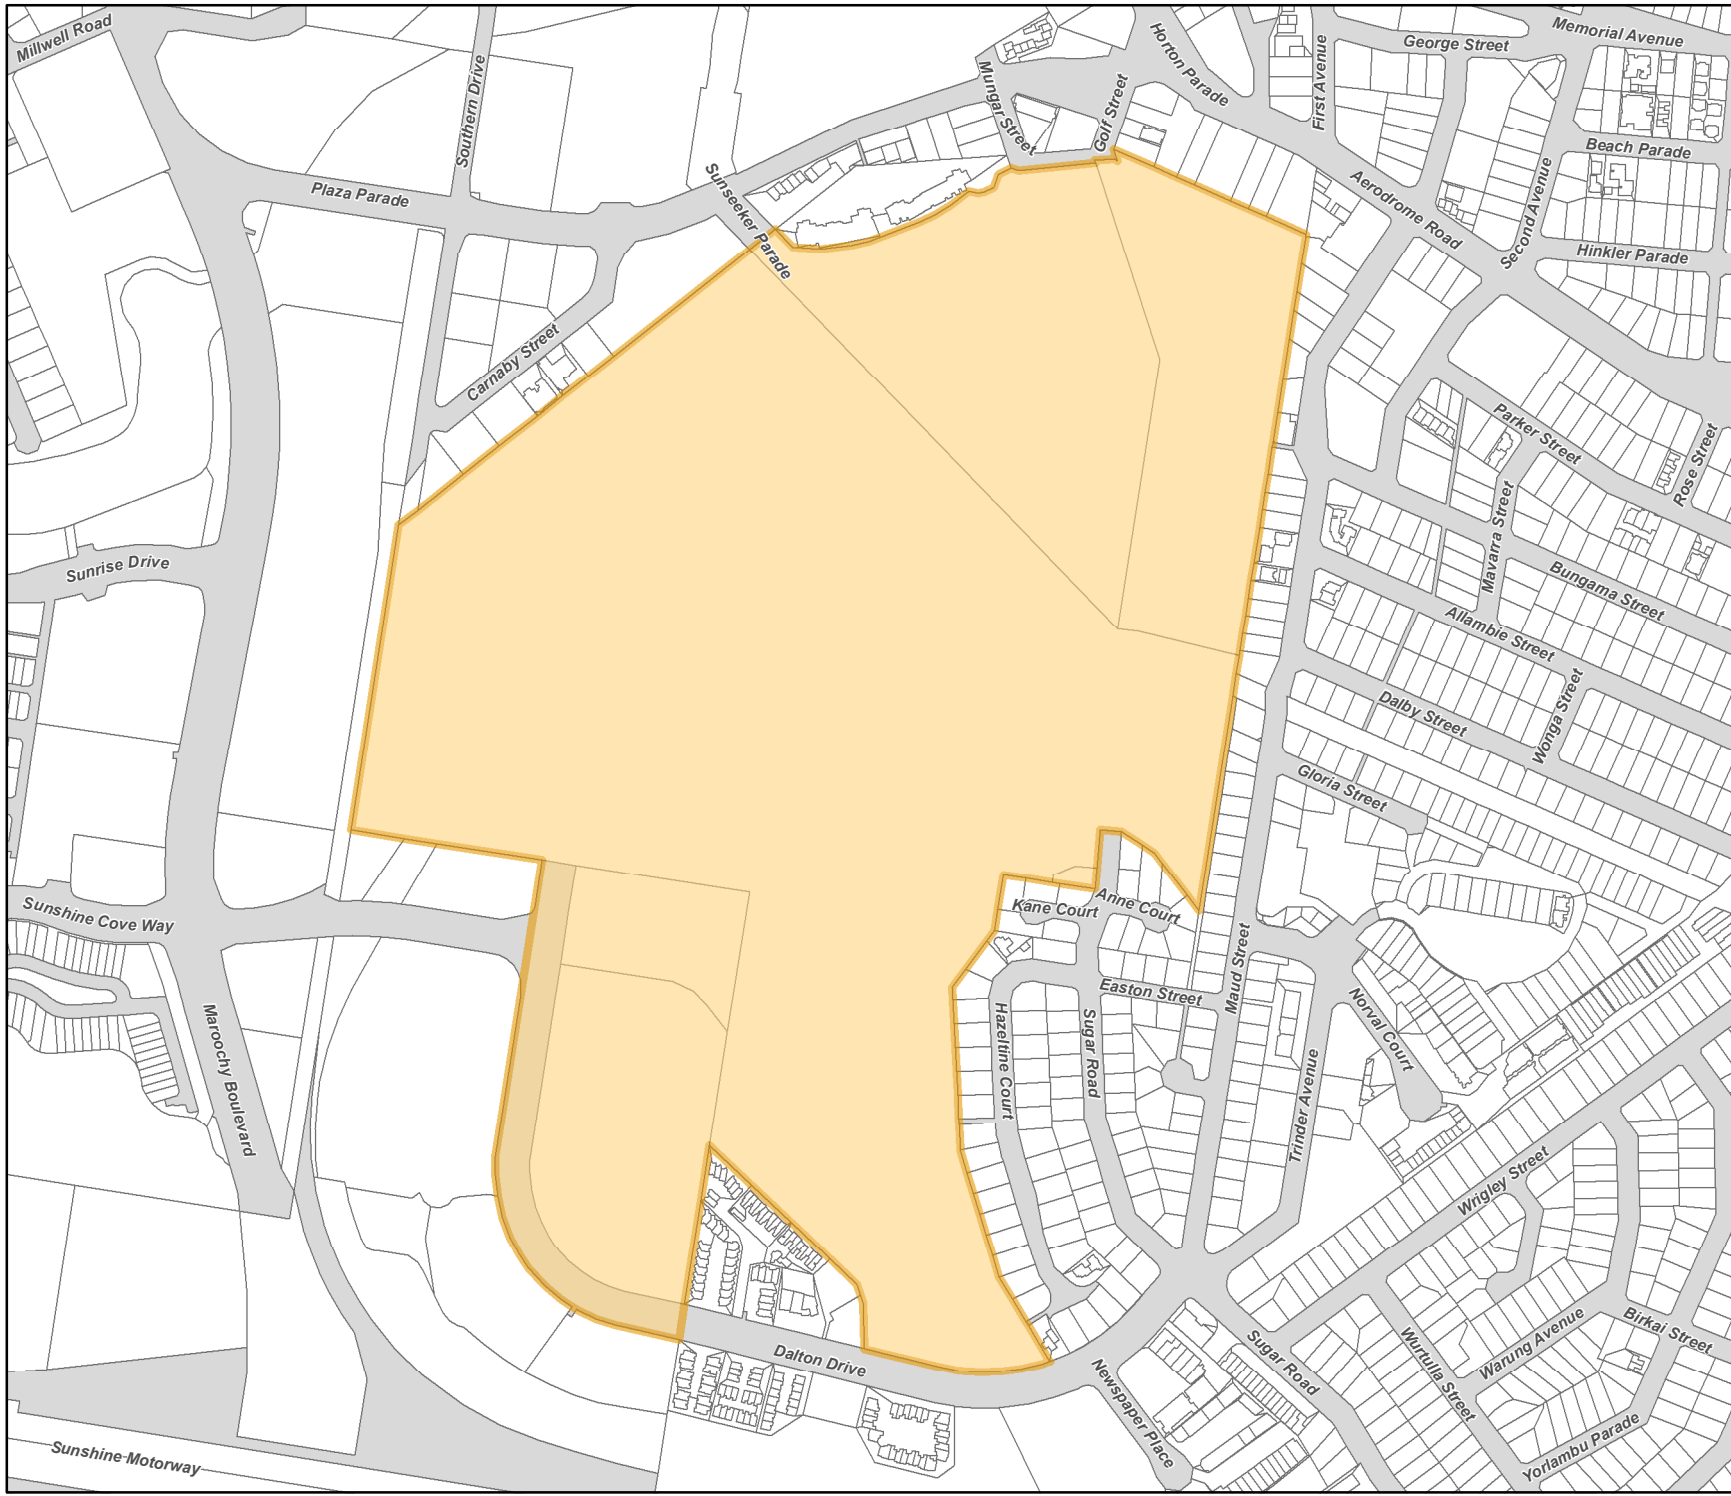

Map 5: Maroochydore City Centre Priority Development Area

Key

- Maroochydore City Centre Priority Development Area
- Cadastre

Map generated by Spatial Services Branch of the Department of State Development, Infrastructure and Planning, 2013