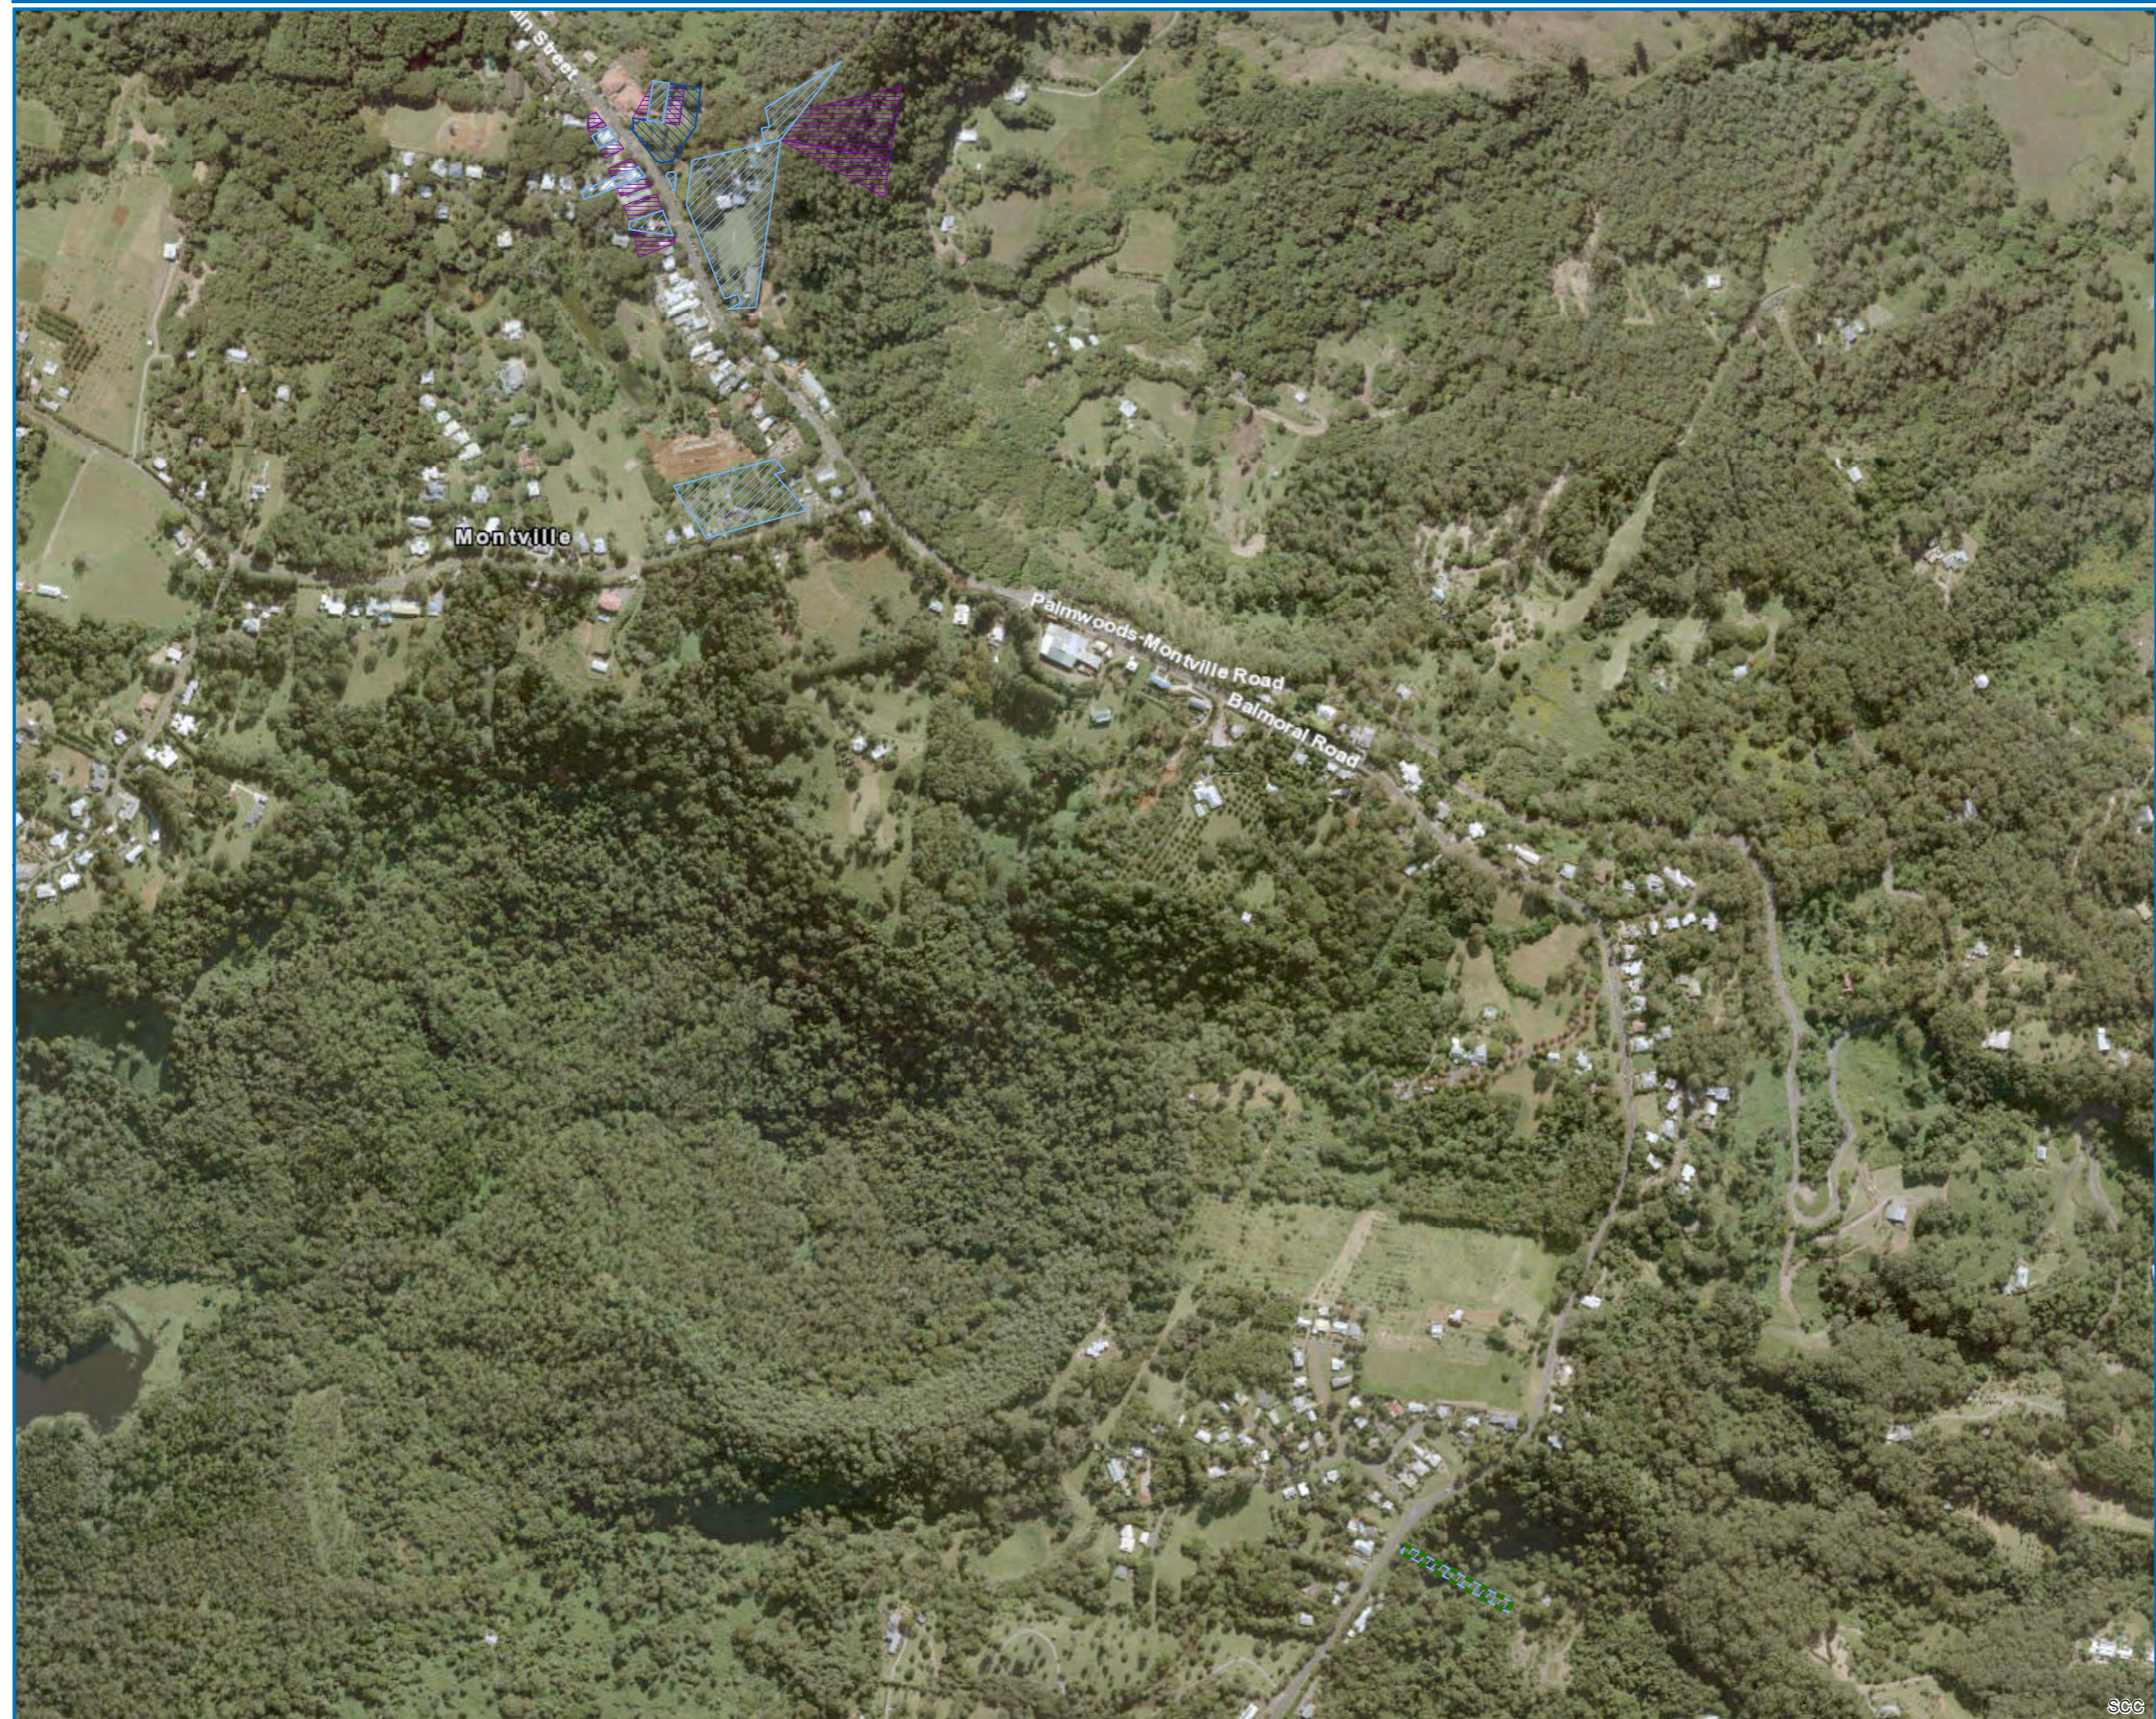

# SCC Heritage Overlay proposed changes - Montville Area

### Legend

-  Proposed local heritage place - shipwreck site
-  State heritage place (for information purposes only)
-  Local heritage place (existing place proposed for retention)
-  Proposed new local heritage place
-  Existing local heritage place - proposed for removal from planning scheme
-  Land in proximity to a local heritage place
-  Character building
-  Existing character area to be retained
-  Proposed character area or character area extension
-  Property proposed to be removed from existing character area

Scale: 1:7,820  
0 40 80 120 160 200 m

 Sunshine Coast Council  
 Locked Bag 72  
 Sunshine Coast Mail Centre Qld 4560  
 [e] mapping@sunshinecoast.qld.gov.au  
 [w] www.maps.sunshinecoast.qld.gov.au  
 [p] 07 5475 7272