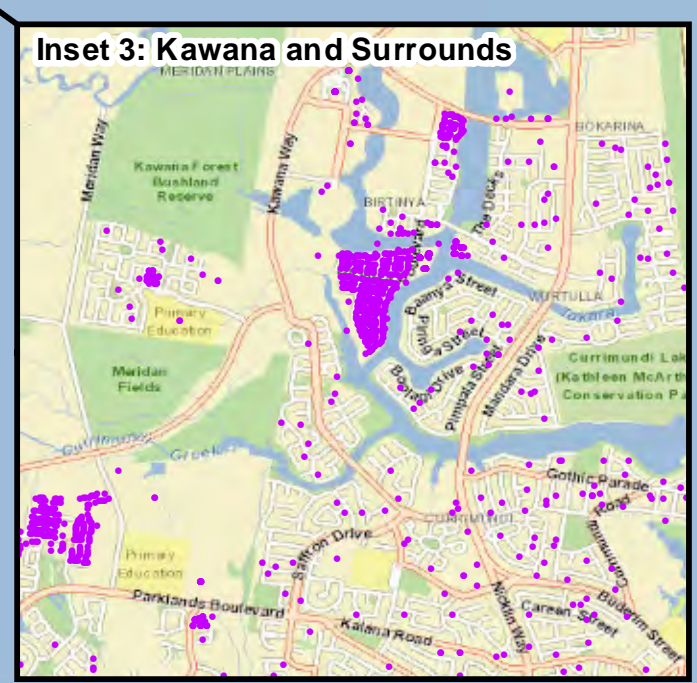

## Building Approvals Map

**Legend**

- Building Approvals
- ↔ Enterprise Corridor

### Volume of Building Approvals

**Disclaimer**  
 While every care is taken to ensure the accuracy of this product, neither the Sunshine Coast Council nor the State of Queensland makes any representations or warranties about its accuracy, reliability, completeness or suitability for any particular purpose and disclaims all responsibility and all liability (including without limitation, liability in negligence) for all expenses, losses, damages (including indirect or consequential damage) and costs that may occur as a result of the product being inaccurate or incomplete in any way or for any reason.

Date: Thursday, 24 September 2015  
 Created by: lqd

© Crown & Council Copyright Reserved.  
 Geocentric Datum of Australia 1994 (GDA94)

- Included**
- Dwellings
  - Multiple Dwelling Units
  - Office for Professional
  - Commercial Purposes
  - Retail Commercial Premises
  - Carpark or Storage
  - Manufacturing Production
  - Health Care Building
  - Public Assembly Building
  - Aged Care Building
- Not Included**
- Non Habitable Building
  - Swimming Pools
  - Isolated Structure other than Pools
  - Demolition
  - Special Structures
  - Temporary Structures